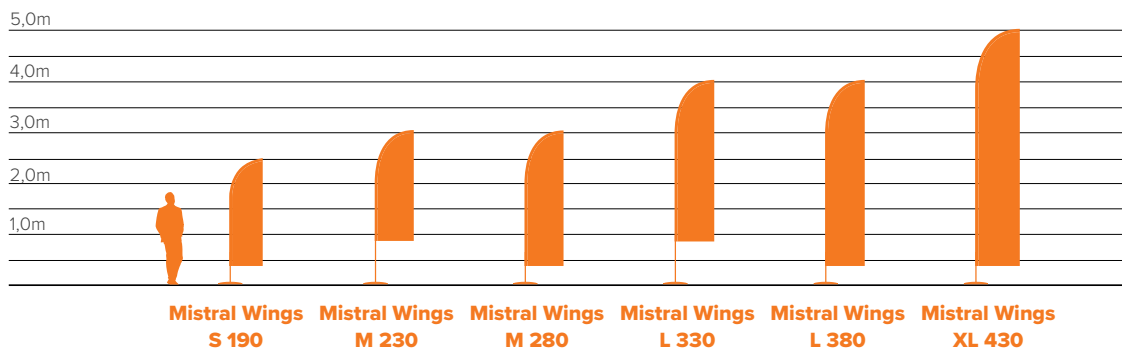

Mistral

MADE FOR WIND

**HIGHLY
FLEXIBLE
—
UNBREAKABLE**

MISTRAL

MISTRAL WINGS

Mistral Wings

Total dimension : 257cm (S), 307cm (M230), 307cm (M280), 406cm (L330), 406cm (L380), 505cm (XL).

Dimension canvas : 190x59cm (S), 230x81cm (M230), 280x81cm (M280), 330x81cm (L330), 380x81cm (L380), 430x81cm (XL)
Carry bag included (22.5x153cm).

MISTRAL TEARDROP

Mistral Teardrop

Total dimension : 223cm (S), 272cm (M), 360cm (L), 452cm (XL)

Dimension canvas : 180x82cm (S), 223x98cm (M), 316x111cm (L), 408x115cm (XL)
Carry bag included (22.5x153cm).

MISTRAL STRAIGHT

Mistral Straight

Total dimension : 152cm (S), 215cm (M), 316cm (L), 417cm (XL)
 Dimension canvas : 106x74cm (S), 166x74cm (M), 266x74cm (L), 366x74cm (XL)
 Carry bag included (22.5x153cm)

Mistral Lesto

Dim : Ø53 cm
Weight : 0,3 kg

Lesto to fill with water, can be
placed on any (cross) base.

Mistral Como 20

Dim : 38,5 x 45 x 45 cm
Weight : 1,4 kg

20L base to fill with water,
with rotator.

Mistral Como 32