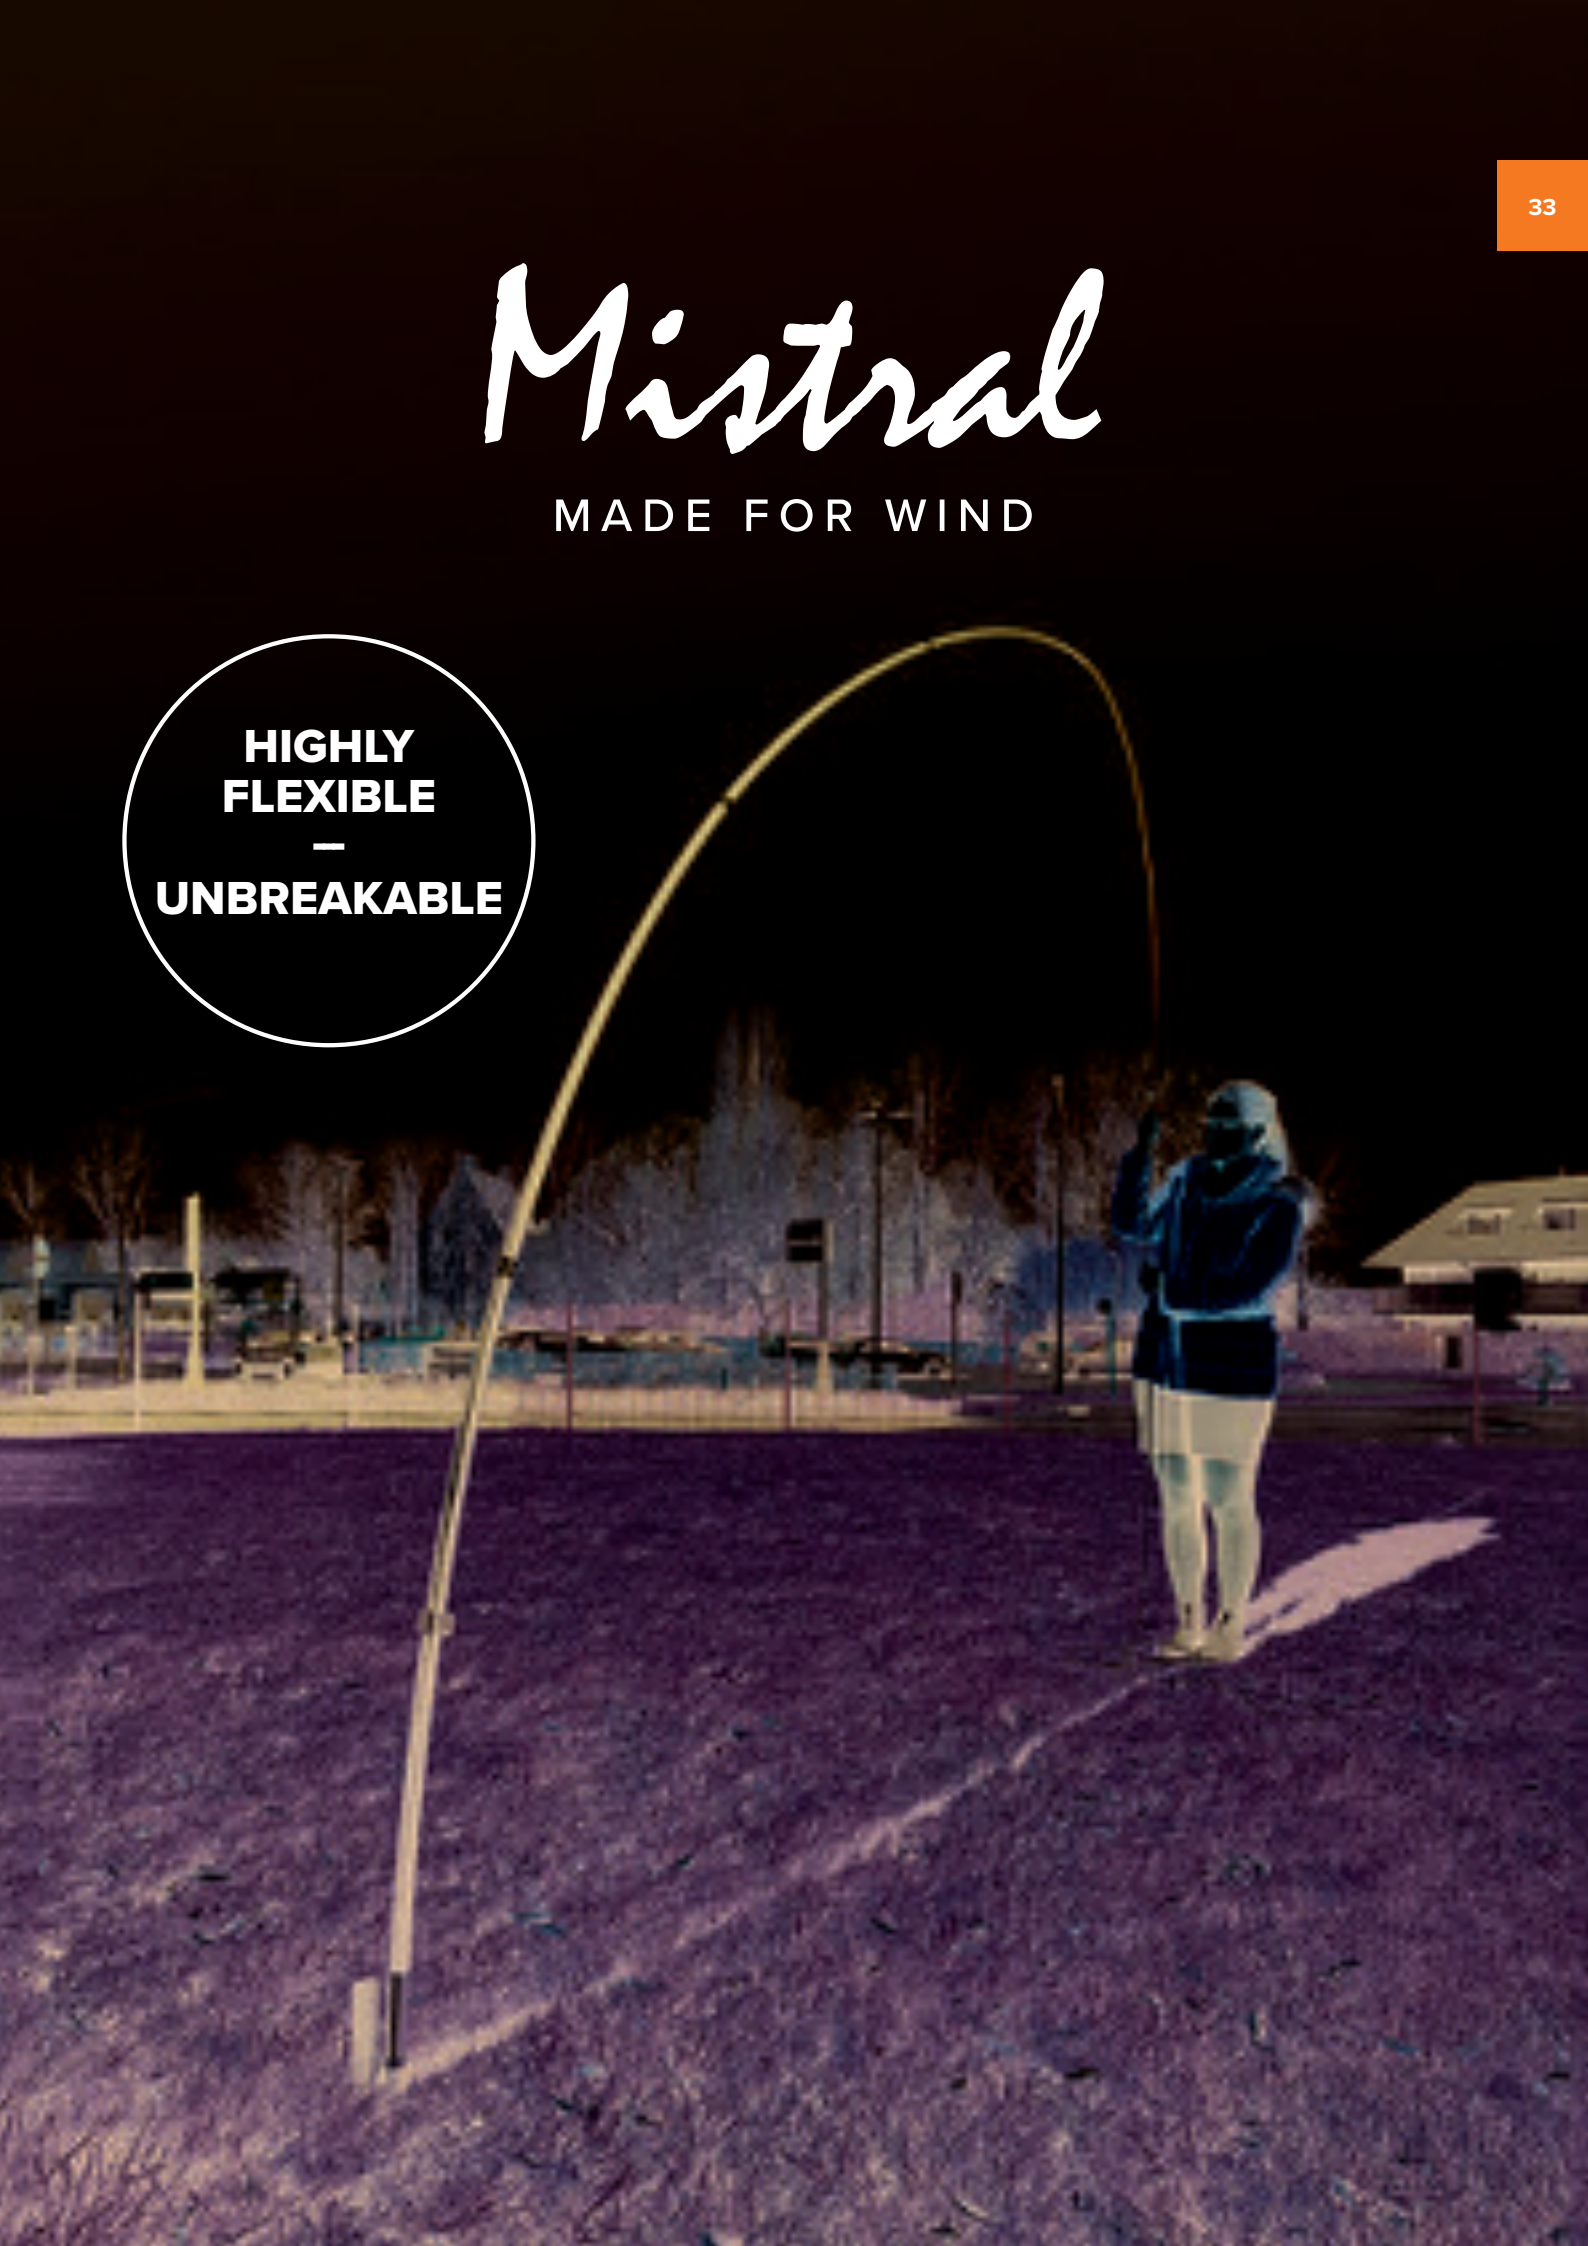

Mistral

MADE FOR WIND

**HIGHLY
FLEXIBLE
—
UNBREAKABLE**

MISTRAL

MISTRAL WINGS

Mistral Wings

Total dimension : 257cm (S), 307cm (M230), 307cm (M280), 406cm (L330), 406cm (L380), 505cm (XL).

Dimension canvas : 190x59cm (S), 230x81cm (M230), 280x81cm (M280), 330x81cm (L330), 380x81cm (L380), 430x81cm (XL)
Carry bag included (22.5x153cm).