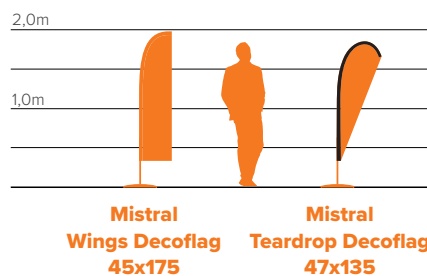

MISTRAL STRAIGHT

Mistral Straight

Total dimension : 152cm (S), 215cm (M), 316cm (L), 417cm (XL)
 Dimension canvas : 106x74cm (S), 166x74cm (M), 266x74cm (L), 366x74cm (XL)
 Carry bag included (22.5x153cm)

MISTRAL DECOFLAG KIT

INDOOR USE

Supplied with a flat base in an all-in-one carrying case : pole + base with rotator + flag.

Mistral Decoflag

Total dimension : 201cm (Mistral Wings Decoflag 175), 184cm (Mistral Teardrop Decoflag 142)
 Dimension canvas : 175x45cm (Mistral Wings Decoflag 175), 142x54cm (Mistral Teardrop Decoflag 142)
 Carry bag included (33x120cm)

The Decoflag comes with a foot that is suitable for indoor use. If you want to use the decoflag outside, you can use any other Mistral base (See table p.37).

MISTRAL BASEPLATES

Mistral Pico

Dim : 7,5 x 3 x 49 cm
Weight : 0,95 kg

Base in galvanized steel with rotator.
Used for anchoring in the ground.

Mistral Helico 70x80

Dim : 71 x 82 x 17 cm
Weight : 3,8 kg

Medium cross base with steel rotator,
foldable for easy transport.

Mistral Plato 5