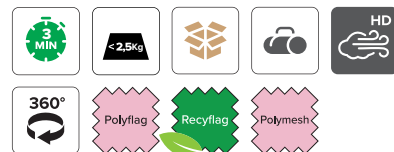

Mistral

MADE FOR WIND

**HIGHLY
FLEXIBLE
—
UNBREAKABLE**

MISTRAL

MISTRAL WINGS

Mistral Wings

Total dimension : 257cm (S), 307cm (M230), 307cm (M280), 406cm (L330), 406cm (L380), 505cm (XL).

Dimension canvas : 190x59cm (S), 230x81cm (M230), 280x81cm (M280), 330x81cm (L330), 380x81cm (L380), 430x81cm (XL)
Carry bag included (22.5x153cm).

MISTRAL TEARDROP

Mistral Teardrop

Total dimension : 223cm (S), 272cm (M), 360cm (L), 452cm (XL)

Dimension canvas : 180x82cm (S), 223x98cm (M), 316x111cm (L), 408x115cm (XL)
Carry bag included (22.5x153cm).