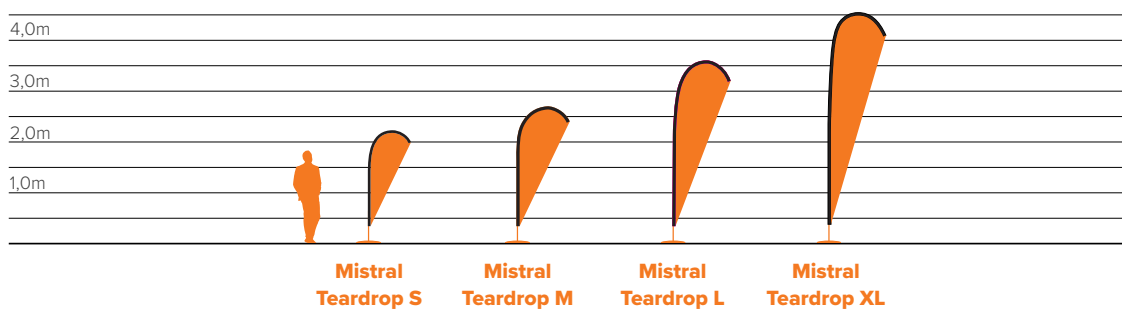

Mistral

MADE FOR WIND

**HIGHLY
FLEXIBLE
—
UNBREAKABLE**

MISTRAL

MISTRAL WINGS

Mistral Wings

Total dimension : 257cm (S), 307cm (M230), 307cm (M280), 406cm (L330), 406cm (L380), 505cm (XL).

Dimension canvas : 190x59cm (S), 230x81cm (M230), 280x81cm (M280), 330x81cm (L330), 380x81cm (L380), 430x81cm (XL)
Carry bag included (22.5x153cm).

MISTRAL TEARDROP

Mistral Teardrop

Total dimension : 223cm (S), 272cm (M), 360cm (L), 452cm (XL)

Dimension canvas : 180x82cm (S), 223x98cm (M), 316x111cm (L), 408x115cm (XL)
Carry bag included (22.5x153cm).

MISTRAL STRAIGHT

Mistral Straight

Total dimension : 152cm (S), 215cm (M), 316cm (L), 417cm (XL)
 Dimension canvas : 106x74cm (S), 166x74cm (M), 266x74cm (L), 366x74cm (XL)
 Carry bag included (22.5x153cm)