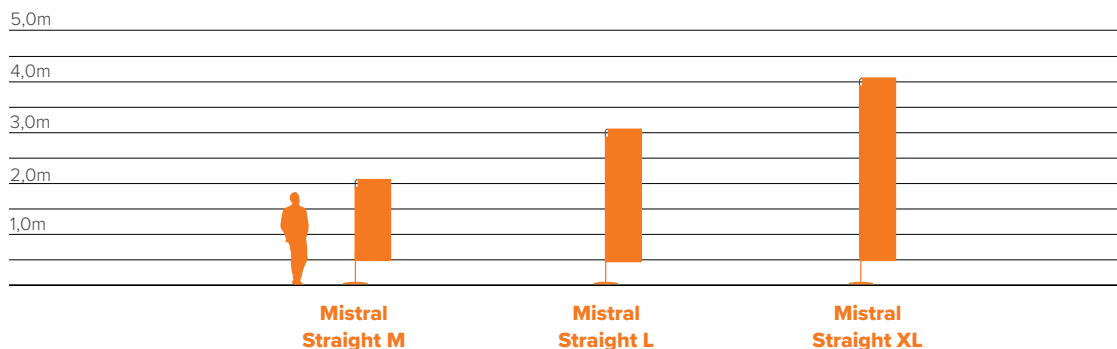

Mistral

MADE FOR WIND

**HIGHLY
FLEXIBLE
—
UNBREAKABLE**

MISTRAL

MISTRAL WINGS

Mistral Wings

Total dimension : 257cm (S), 307cm (M230), 307cm (M280), 406cm (L330), 406cm (L380), 505cm (XL).

Dimension canvas : 190x59cm (S), 230x81cm (M230), 280x81cm (M280), 330x81cm (L330), 380x81cm (L380), 430x81cm (XL)
Carry bag included (22.5x153cm).

MISTRAL TEARDROP

Mistral Teardrop

Total dimension : 223cm (S), 272cm (M), 360cm (L), 452cm (XL)

Dimension canvas : 180x82cm (S), 223x98cm (M), 316x111cm (L), 408x115cm (XL)
Carry bag included (22.5x153cm).

MISTRAL STRAIGHT

Mistral Straight

Total dimension : 152cm (S), 215cm (M), 316cm (L), 417cm (XL)
 Dimension canvas : 106x74cm (S), 166x74cm (M), 266x74cm (L), 366x74cm (XL)
 Carry bag included (22.5x153cm)