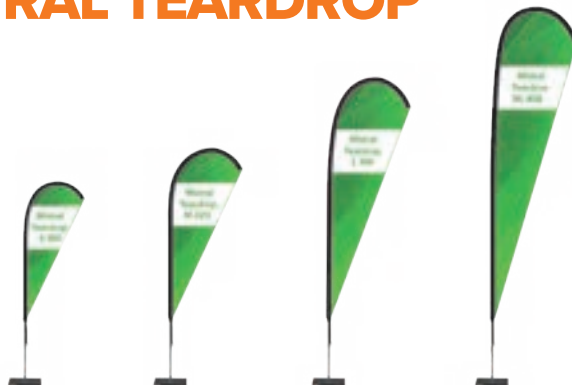

MISTRAL TEARDROP